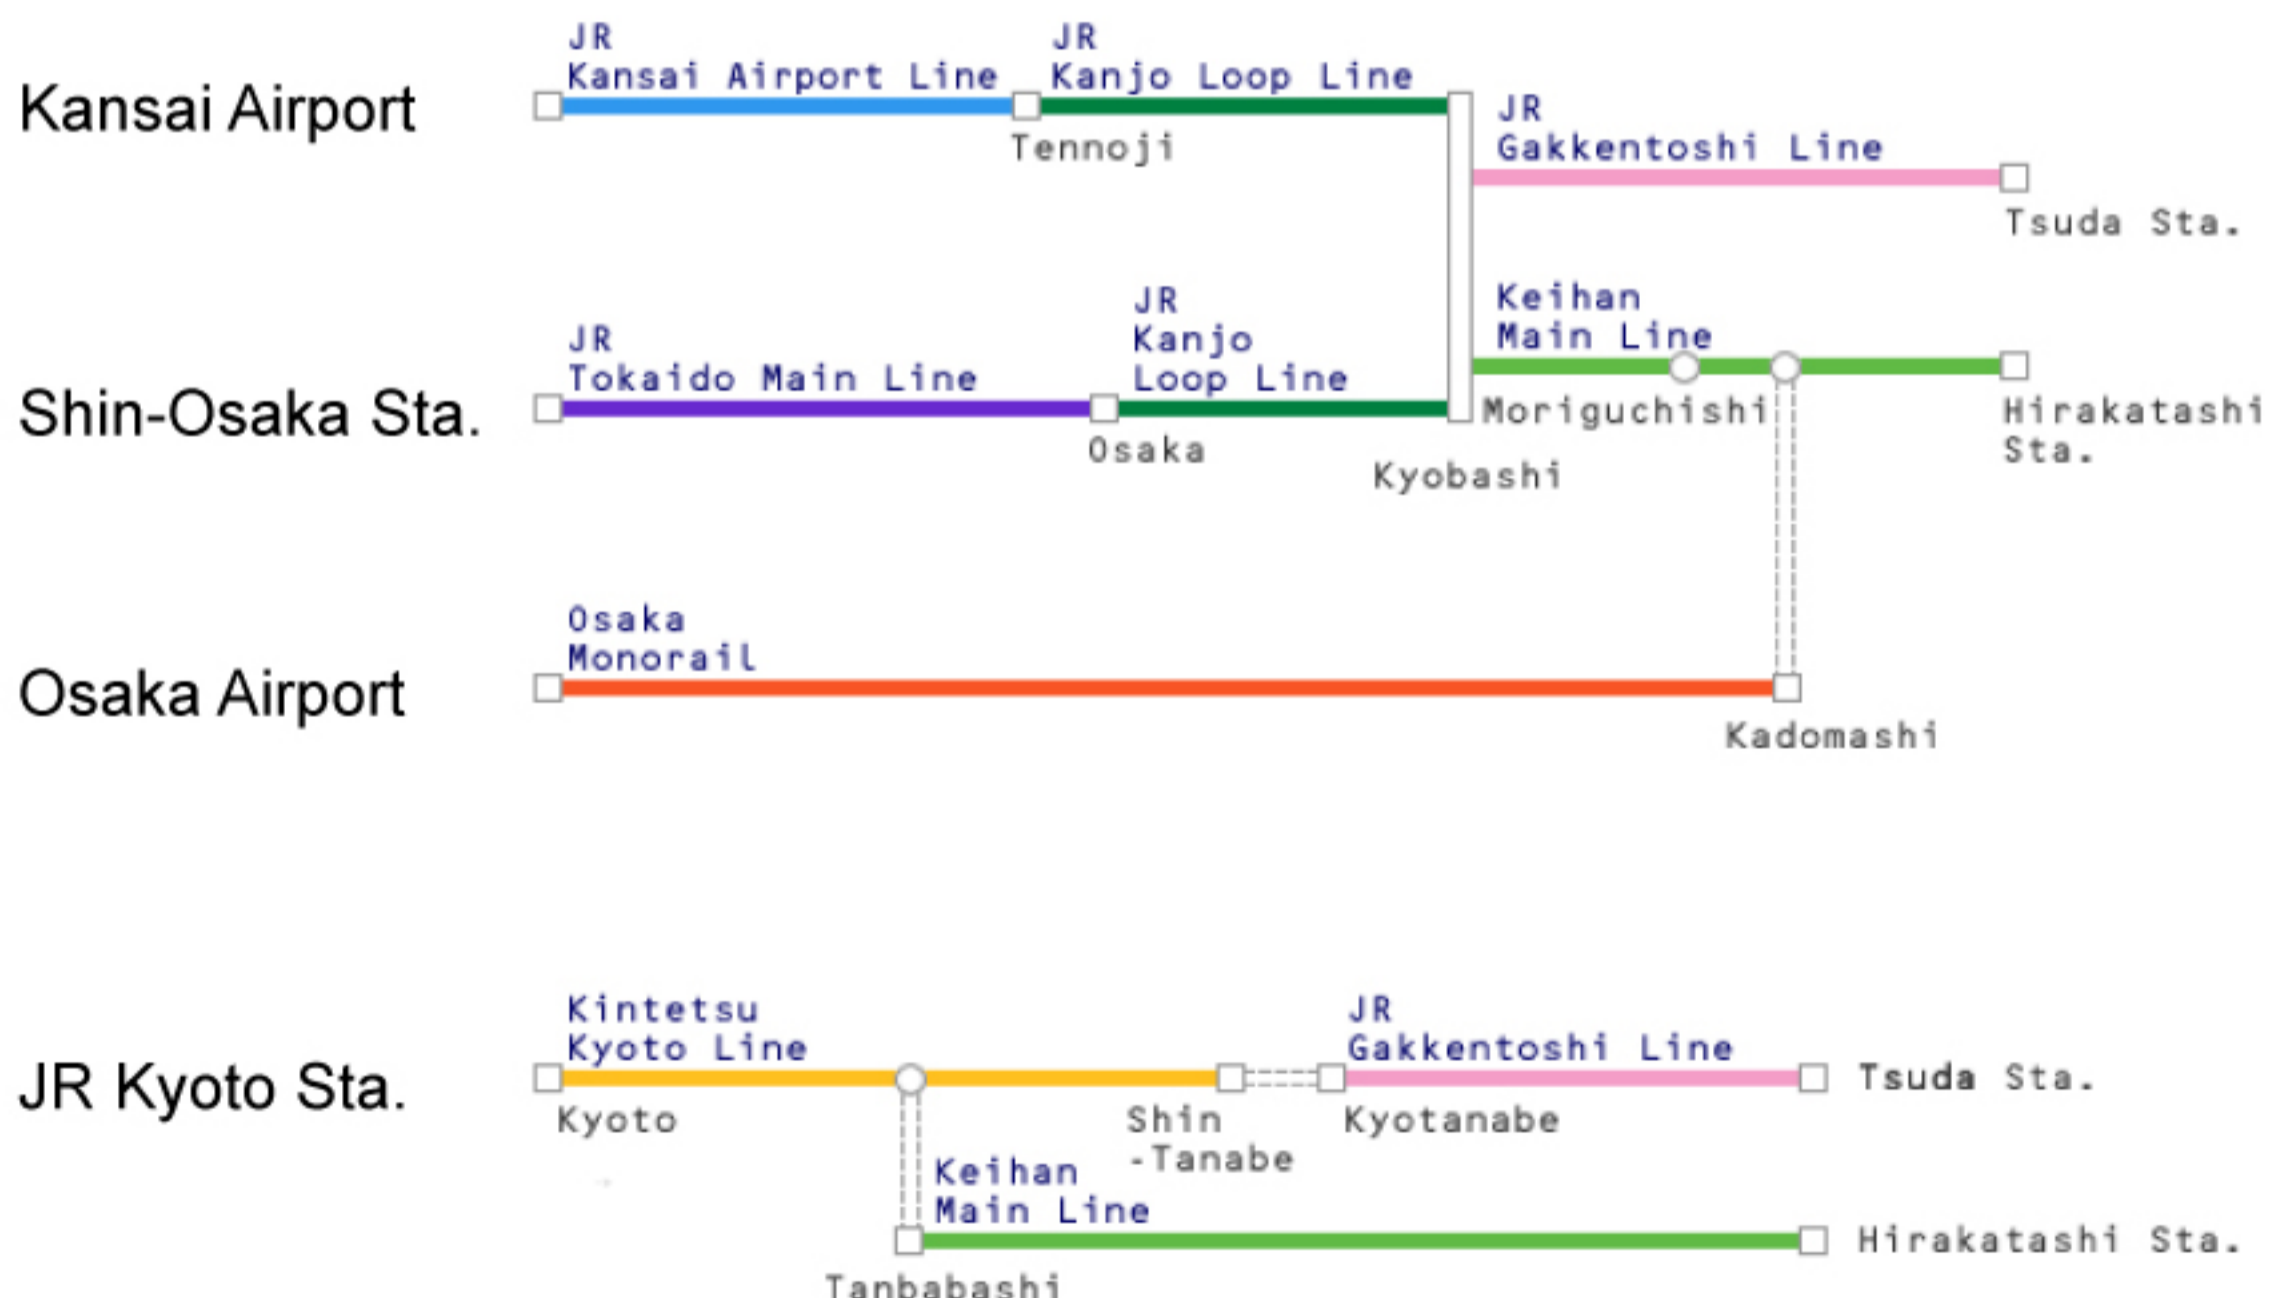

## Near Station to UNISOKU

Tsuda Sta. (Railway/JR)
10 min. by bus 10 min. by taxi

Hirakatashi Sta. (Railway/Keihan)
30 min. by bus 15-20 min. by taxi

## Buses from Airport

### Kansai Airport

Destination	Bus Stop No.	time
Hirakatashi Sta.	10	110-120 min.
Moriguchishi Sta	10	70-80 min

## Other Access

□ transfer station    □ main station    ○ way station    - - - walk